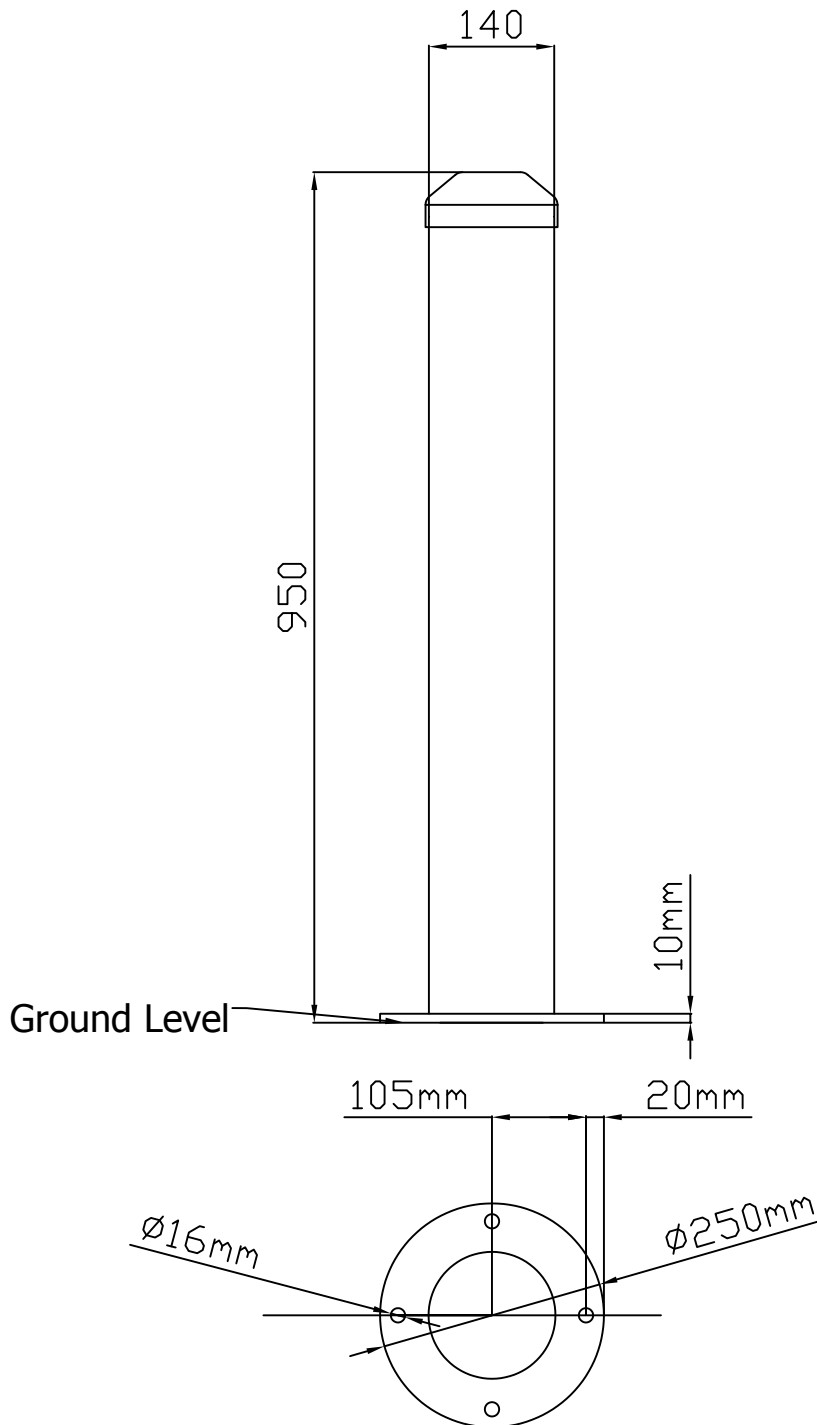

# DIMENSIONS PROTECTOR SM 140 GALVANISED BOLLARD

PROTECTOR SM 140 - Surface Mount Fixed  
Galvanised  
Bollards.co.nz  
sales@bollards.co.nz