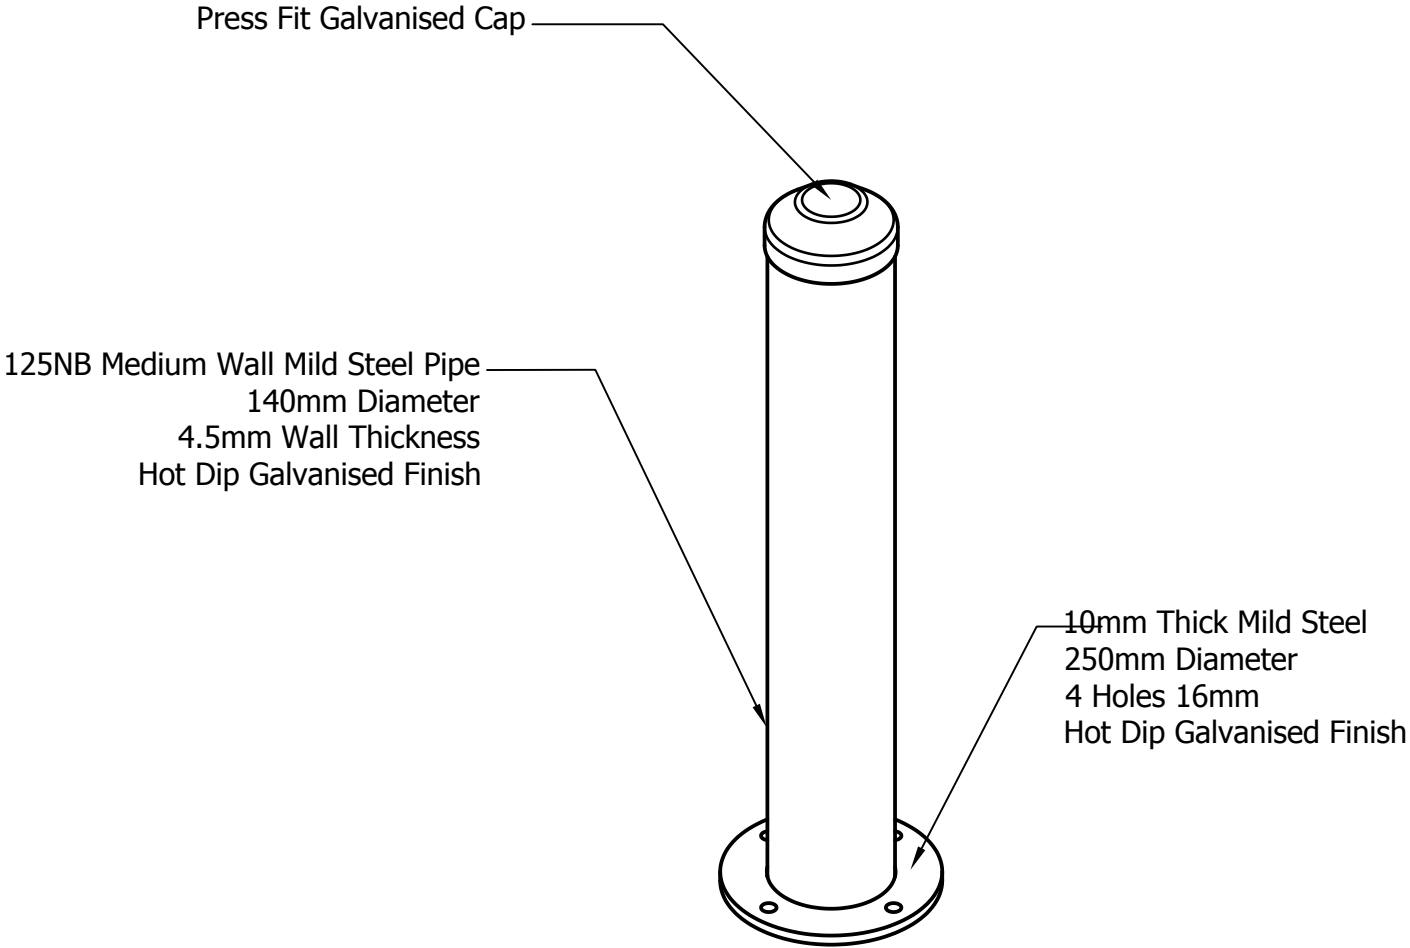

# MATERIALS PROTECTOR SM 140 GALVANISED BOLLARD

PROTECTOR SM 140 - Surface Mount Fixed  
Galvanised  
Bollards.co.nz  
sales@bollards.co.nz